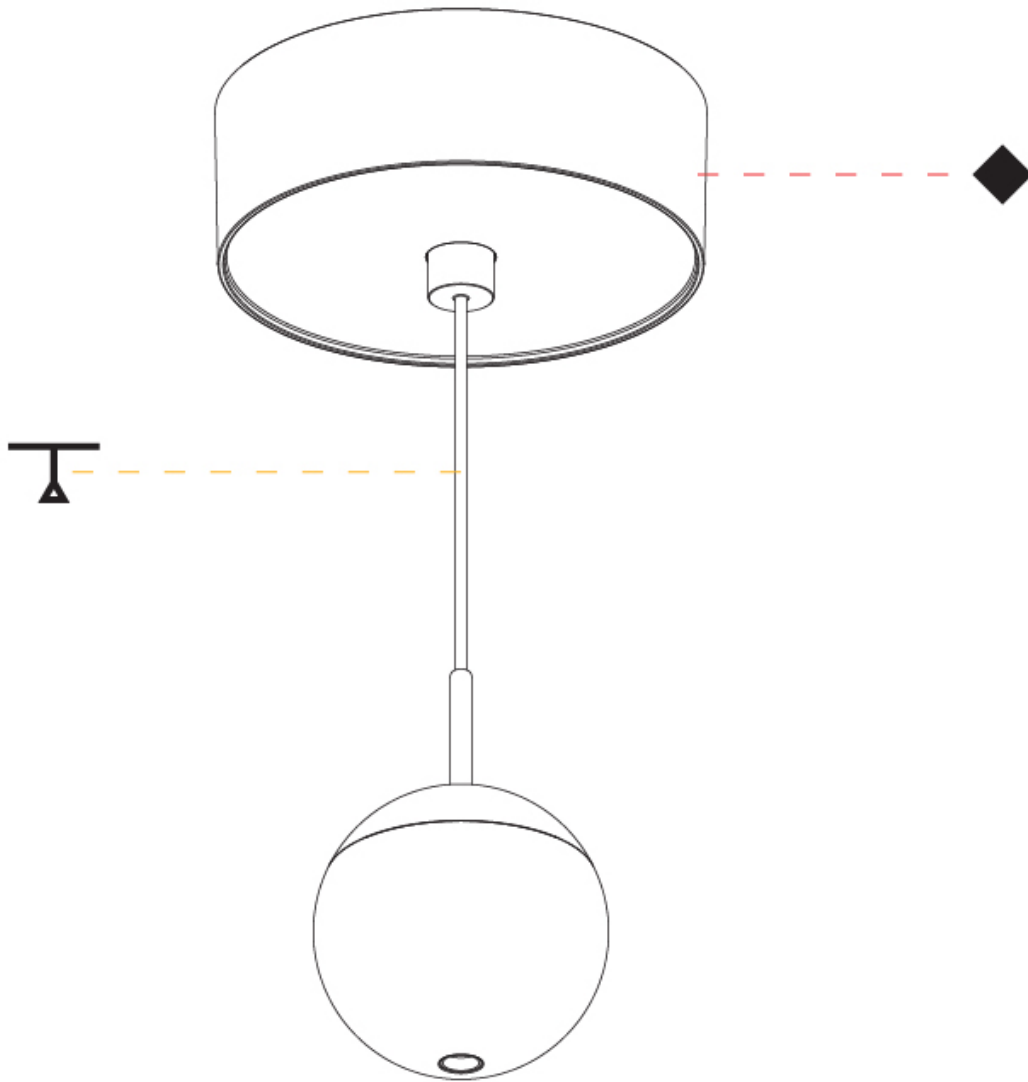

SNOOKER METAL MONOPOINT SURFACE CANOPY SUSPENSION

A300390-

PROJECT

TYPE

SPECIFIER

QUANTITY

DATE