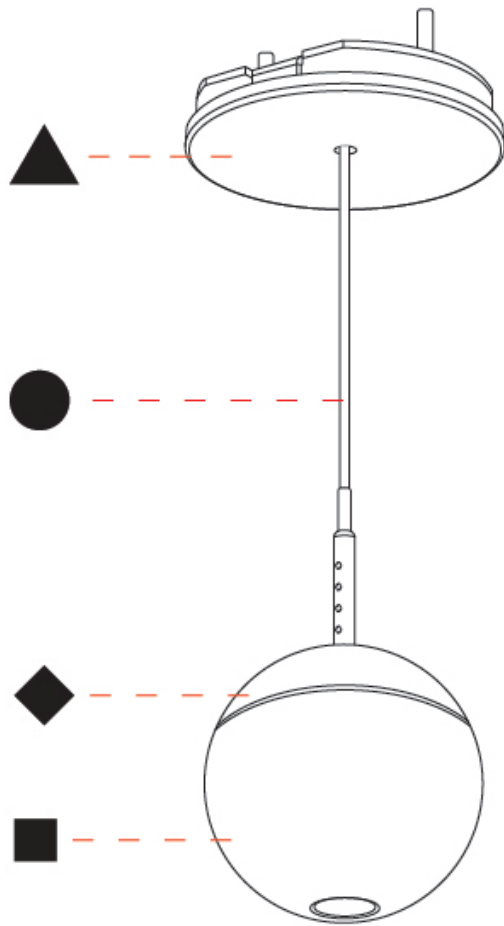

SNOOKER GLASS MONOPOINT RECESSED CANOPY SUSPENSION

A300610-

PROJECT

TYPE

SPECIFIER

QUANTITY

DATE

A