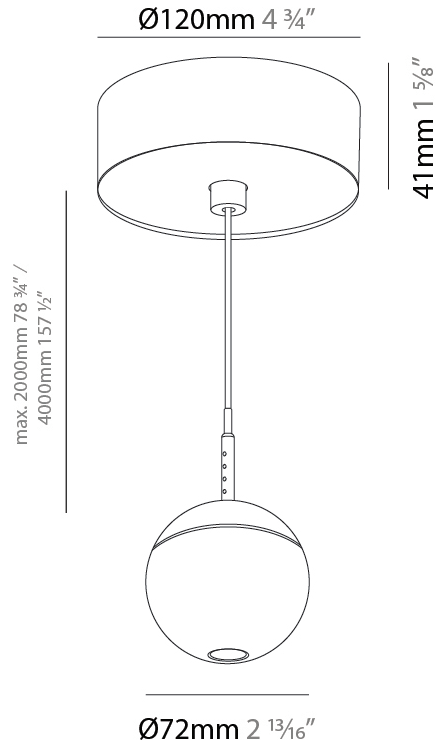

PHYSICAL

Shape: Round
Diameter (mm): 72
Diameter (in): 2 ¹³/₁₆
Height (mm): 72
Height (in): 2 ¹³/₁₆
Ceiling Thickness (mm): 1 - 25
Ceiling Thickness (in): 1/16 - 1
Fixture Finish: SHP / CLO / WST / GND / HPK / TER / ICB / NOP / GRV / MLK / WSY / POC / MOS / SKG / SLT / ELO / SWI / SOC / GRP / CHL / RAV / POS / SPE / SUC / GAR
Accent Finish: OPL / YEL / ORA / RED / BLU / GRN
Fixture Material: Glass / Aluminum
Cable Details: 2000mm/78 3/4" or 4000mm/157 1/2" Cable - Color Options: Black / White / Orange / Red / Green
Cut-out Measurements: 68mm / 2 11/16"

ELECTRICAL

Lamp Type: LED (Zhaga Standard)
Input Wattage (W): 6.6
Total Output Wattage (W): 6
Dimming: Tri-Mode (Non-Dimming and Phase Dimming (120Vac only) and 0-10V Dimming)
Driver Included: No
Driver Location: Remote
Driver Type: Constant Current - Universal
Driver Class: Class 2
Housing: ENCP3 w/Quick Connect
Input Voltage (V): 120 - 277
Constant Current (MA): 500

LED

Number of LEDs: 1
Color Temperature (°K): 2700 / 3000 / 3500 / 4000
Max. Delivered Lumen (lm): 330 / 350 / 369 / 379
Nominal Lumen (lm): 460 / 487 / 514 / 528
CRI: >90 CRI
Lamp Life (hrs): 50000

OPTICAL

Beam Angle: 32 / 58

RATINGS AND CERTIFICATIONS

Certified By: Certified for North American Standards
IP rating: IP20