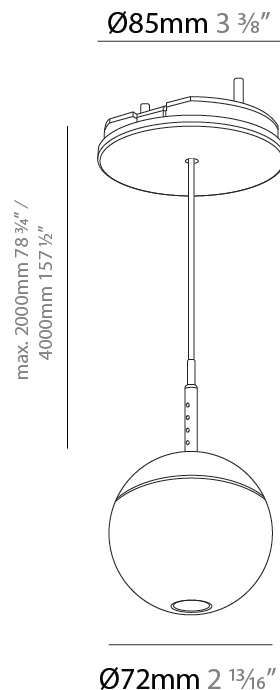

GENERAL

Series: Snooker
Subseries: Snooker Glass Monopoint Recessed Canopy
Partner: Prolicht
Division: Architectural
Installation: Suspension
Product Type: Pendant
Mounting Location: Ceiling
Light Distribution: Downlight

PHYSICAL

Shape: Round
Diameter (mm): 72
Diameter (in): 2 ¹³/₁₆"
Width (mm): 72mm 2 13/16"
Height (mm): 72
Height (in): 2 ¹³/₁₆"
Ceiling Thickness (mm): 1 - 25
Ceiling Thickness (in): 1/16 - 1
Fixture Finish: SSR / BKV / CWI / CRY / HAB / UFT / ITA / RUA / FTG / MYG / LOD / PUS / FRO / FUP / KIA / POP / BLS / SPG / MEY / GOH / CHC / COM / ABZ / JAG / OBR / MOS / ROR
Accent Finish: OPL / YEL / ORA / RED / BLU / GRN
Fixture Material: Glass / Aluminum
Cable Details: 2000mm/78 3/4" or 4000mm/157 1/2" Cable - Color Options: Black / White / Orange / Red / Green
Cut-out Measurements: 68mm / 2 11/16"

ELECTRICAL

Lamp Type: LED
Input Wattage (W): 6.6
Dimming: Tri-Mode (Non-Dimming and Phase Dimming (120Vac only) and 0-10V Dimming)
Driver Included: No
Driver Location: External
Driver Type: Constant Current - Universal
Driver Class: Class 2
Housing: ENCP3 w/Quick Connect
Input Voltage (V): 120 - 277
Constant Current (MA): 500

LED

Color Temperature (°K): 2700 / 3000 / 3500 / 4000
Max. Delivered Lumen (lm): 330 / 350 / 369 / 379
Nominal Lumen (lm): 460 / 487 / 514 / 528
CRI: >90 CRI
Lamp Life (hrs): 50000

OPTICAL

Beam Angle: 32 / 58

RATINGS AND CERTIFICATIONS

Certified By: CSA Certified to UL and CSA Standards
IP rating: IP20