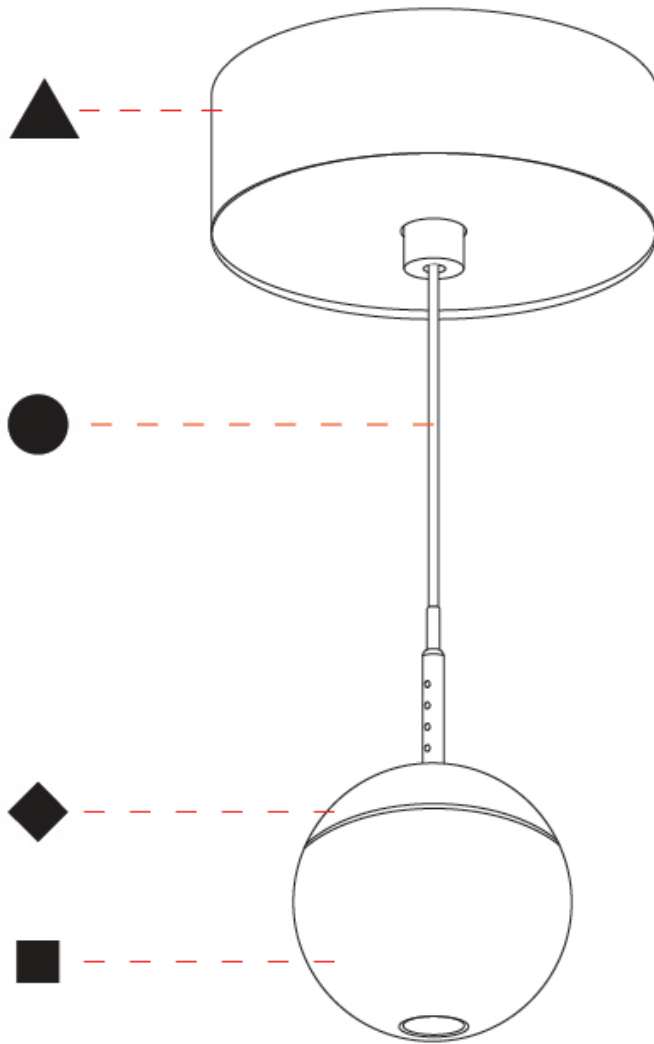

SNOOKER GLASS MONOPOINT SURFACE CANOPY SUSPENSION

A300611-

PROJECT _____

TYPE _____

SPECIFIER _____

QUANTITY _____

DATE _____

A