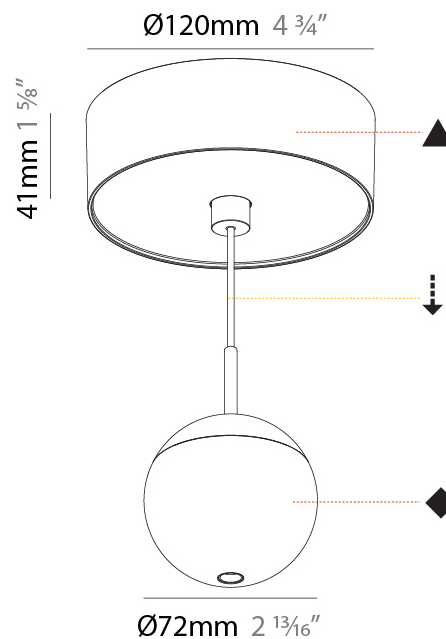

GENERAL

Series: Snooker
Subseries: Snooker Monopoint Surface Canopy
Partner: Prolicht
Division: Architectural
Installation: Suspension
Product Type: Pendant
Mounting Location: Ceiling
Light Distribution: Downlight

PHYSICAL

Shape: Round
Diameter (mm): 72
Diameter (in): 2 ¹³/₁₆
Height (mm): 72
Height (in): 2 ¹³/₁₆
Max. Overall Height (mm): 2072
Max. Overall Height (in): 81 ⁷/₁₆
Weight (kg): 0.745
Weight (lbs): 1.642
Fixture Finish: SSR / BKV / CWI / CRY / HAB / UFT / ITA / RUA / FTG / MYG / LOD / PUS / FRO / FUP / KIA / POP / BLS / SPG / MEY / GOH / CHC / COM / ABZ / JAG / OBR / MOS / ROR
Fixture Material: Aluminum Die Cast
Cable Details: 2000mm or 4000mm Cable - Color Options: Black / White / Orange / Red / Green

ELECTRICAL

Lamp Type: LED (Zhaga Standard)
Input Wattage (W): 6.6
Total Output Wattage (W): 6
Dimming: Tri-Mode (Non-Dimming and Phase Dimming (120Vac only) and 0-10V Dimming)
Driver Included: Yes
Driver Location: External
Driver Type: Constant Current - Universal
Driver Class: Class 2
Housing: ENCP3 w/quick connect
Input Voltage (V): 120 - 277
Constant Current (MA): 500

LED

Color Temperature (°K): 2700 / 3000 / 3500 / 4000
Max. Delivered Lumen (lm): 310 / 328 / 347 / 356
Nominal Lumen (lm): 460 / 487 / 514 / 528
CRI: >90 CRI
Efficiency (%): 60
Lamp Life (hrs): 50000

OPTICAL

Optic°: 32 / 58

RATINGS AND CERTIFICATIONS

Certified By: Certified for North American Standards
IP rating: IP20