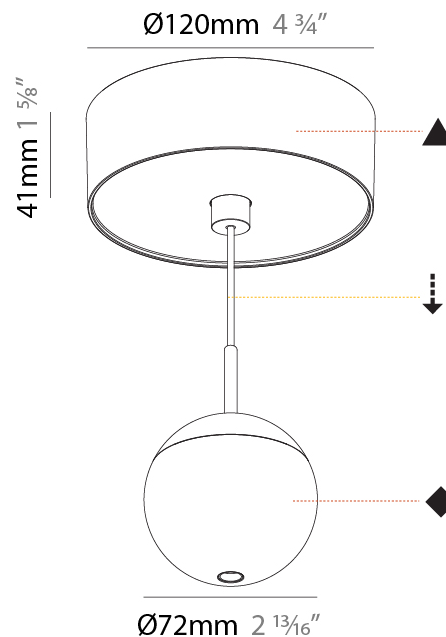

GENERAL

Series: Snooker
Subseries: Snooker Metal Monopoint Surface Canopy
Partner: Prolicht
Division: Architectural
Installation: Suspension
Product Type: Pendant
Mounting Location: Ceiling
Light Distribution: Downlight

PHYSICAL

Shape: Round
Diameter (mm): 72
Diameter (in): 2 ¹³/₁₆
Height (mm): 72
Height (in): 2 ¹³/₁₆
Max. Overall Height (mm): 2072
Max. Overall Height (in): 81 ⁷/₁₆
Ceiling Thickness (mm): 10 / 12.5 / 15 / 25
Ceiling Thickness (in): 3/8 or 1/2 or 9/16 or 1
Min. Recessing Depth (mm): 75
Min. Recessing Depth (in): 2 ¹⁵/₁₆
Weight (kg): 0.597
Weight (lbs): 1.316
Fixture Finish: CHR
Fixture Material: Aluminum Die Cast
Cable Details: 2000mm or 4000mm Cable - Color Options: Black / White / Orange / Red / Green
Cut-out Measurements: 68mm / 2 11/16"

ELECTRICAL

Lamp Type: LED (Zhaga Standard)
Input Wattage (W): 6.6
Total Output Wattage (W): 6
Dimming: Tri-Mode (Non-Dimming and Phase Dimming (120Vac only) and 0-10V Dimming)
Driver Included: Yes
Driver Location: External
Driver Type: Constant Current - Universal
Driver Class: Class 2
Housing: ENCP3 w/Quick Connect
Input Voltage (V): 120 - 277
Constant Current (MA): 500

LED

Number of LEDs: 1
Color Temperature (°K): 2700 / 3000 / 3500 / 4000
Max. Delivered Lumen (lm): 283 / 300 / 318 / 325
Nominal Lumen (lm): 460 / 487 / 517 / 528
CRI: >90 CRI
Efficiency (%): 60
Lamp Life (hrs): 50000

OPTICAL

Beam Angle: 32 / 58

RATINGS AND CERTIFICATIONS